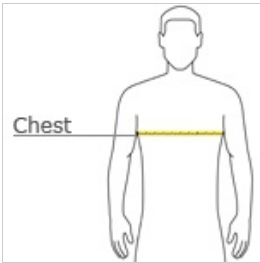

front

back

HOW TO MEASURE

CHEST WIDTH

Measure under the arm and around the fullest part of the chest with arms down, keeping tape horizontal.

SIZE CHART

| | XS | S | M | L | XL | 2XL | 3XL | 4XL |
|-------|-------|-------|-------|-------|-------|-------|-------|-------|
| Chest | 32-34 | 35-37 | 38-40 | 41-43 | 44-46 | 47-49 | 50-53 | 54-57 |