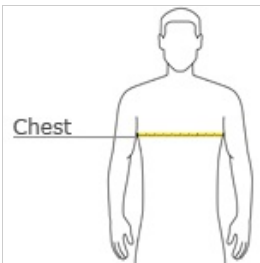

**SPORT-TEK**

**Sport-Tek® PosiCharge® Sport-Wick® Heather Fleece 1/4-Zip Pullover. ST263**

As a warm up or cool down layer, this moisture-wicking and color-locking fleece is sure to be a hit.

- 5.8-ounce, 100% polyester with PosiCharge technology
- Tear-away removable label
- Cadet collar
- Reverse coil zipper
- Self-fabric cuffs and hem

back

**HOW TO MEASURE**

**CHEST WIDTH**

Measure under the arm and around the fullest part of the chest with arms down, keeping tape horizontal.

**SIZE CHART**

	XS	S	M	L	XL	2XL	3XL	4XL
Chest	32-34	35-37	38-40	41-43	44-46	47-49	50-53	54-57