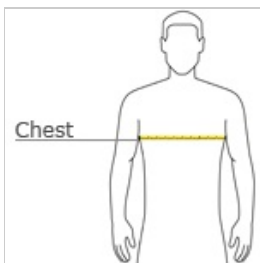

The North Face® Canyon Flats Fleece Jacket. NF0A3LH9

Protect yourself from the elements at work or play with this sleek, smooth-faced fleece built for rock-solid durability and easy movement.

- 243 g/m2 100% polyester fleece
- Due to different fabric specs, please allow for slight color variations between the Ladies Canyon Flats Stretch Fleece Jacket and the Adult Canyon Flats Fleece Jacket.
- Smooth-faced fleece with a brushed interior for comfort
- Vislon center front zipper
- Concealed-zip right chest pocket with welding detail
- Raglan sleeves for extra mobility
- Secure-zip hand pockets
- Contrast, high-density The North Face logo heat transfer on left sleeve

front

back

BENEFITS

BREATHABLE: Mid-weight fabrics that help regulate body temperature. **

CARE INSTRUCTIONS

Machine wash separately on delicate cycle in warm water. Secure and close all zippers, and hook and loop closures before wash. Turn garment inside out. Do not use bleach or softeners. Tumble dry low heat or for best results line dry. Do not iron or dry clean.

HOW TO MEASURE

CHEST WIDTH

Measure under the arm and around the fullest part of the chest with arms down, keeping tape horizontal.

SIZE CHART

	S	M	L	XL	2XL	3XL
Chest	36-38	39-41	42-44	45-48	49-52	53-56

COLOR INFORMATION